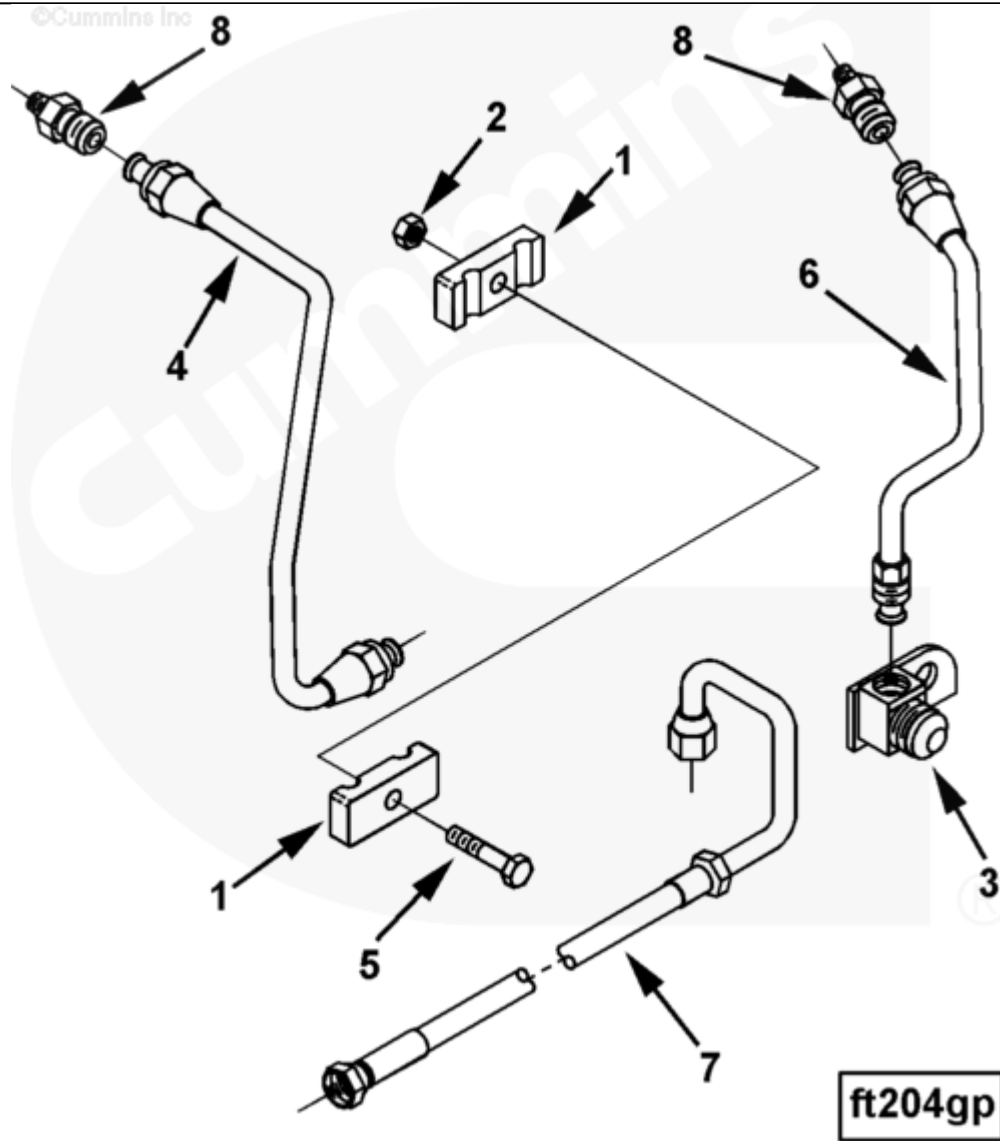

Parts Catalog - Option Detail

Electronic Parts Catalog - Option Detail				
Option	Group	Graphic	Film Card	Date
FT20057-02	06.03	ft204gp	II	12-NOV-98
Engines	ISM CM570, ISM CM570/870, ISM CM875, ISM CM876, ISM CM876 E, ISM11 CM876 M103, ISM11 CM876 SN, M11 CELECT, M11 CELECT PLUS, M11 MECHANICAL, QSM11 CM570, QSM11 CM876			

SMALL | MEDIUM | LARGE

Cart	Ref No	Part Number	Part Description	Required	Remarks
View My Cart					
		FT20057-02	Fuel Plumbing		Fuel Plumbing

<input type="checkbox"/>	1	3007025	Tube Clamp	2	
<input type="checkbox"/>	2	3251659	Regular Hexagon Nut	1	M6 X 1.00.
<input type="checkbox"/>	3	3401236	Tube Connector Elbow	1	
<input type="checkbox"/>	4	3418284	Fuel Supply Tube	1	
<input type="checkbox"/>	5	3900619	Hexagon Head Cap Screw	1	M6 X 1.00 X 30.
<input type="checkbox"/>	6	4003941	Fuel Drain Tube	1	
<input type="checkbox"/>	7	4003953	Flexible Hose	1	
<input type="checkbox"/>	8	4004381	Male Union	2	1/8 NPTF X 1/2-20.